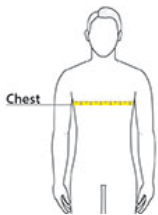

SPORT-TEK

Sport-Tek® Club Sleeveless V-Neck. ST441

PRODUCT MEASUREMENTS

	XS	S	M	L	XL	2XL	3XL	4XL
Body Length at Back	27	28	29	30	31	32	32 1/2	33
Chest	17 1/2	19	20 1/2	22	23 1/2	25	27	29

Body Length at Back: Measured from high point shoulder to finished hem at back.

Chest: Measured across the chest one inch below armhole when laid flat.

SIZE CHARTS

	XS	S	M	L	XL	2XL	3XL	4XL
Chest	32-34	35-37	38-40	41-43	44-46	47-49	50-53	54-57

HOW TO MEASURE

CHEST

Measure under the arm and around the fullest part of the chest with arms down, keeping tape horizontal.